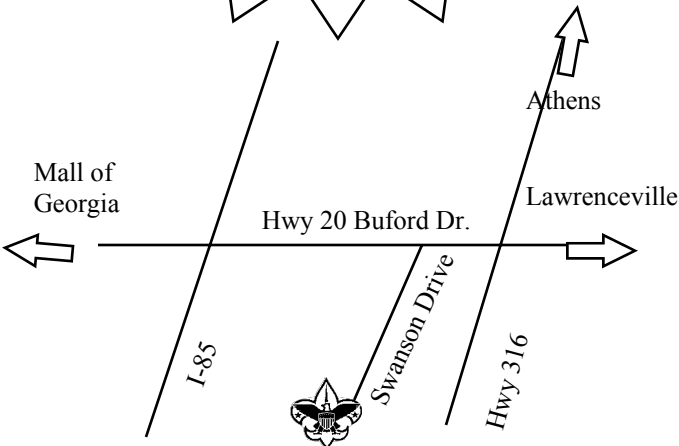

**Extended  
Fall Hours**  
**Lawrenceville**  
From August 23 until October 18  
**Tuesday & Thursdays**  
9 a.m.—8 p.m.  
**Saturdays**  
10 a.m.—5 p.m.

**Jefferson**  
Beginning August 26 thru October 16  
**Tuesday & Thursdays**  
9 a.m.—8 p.m.