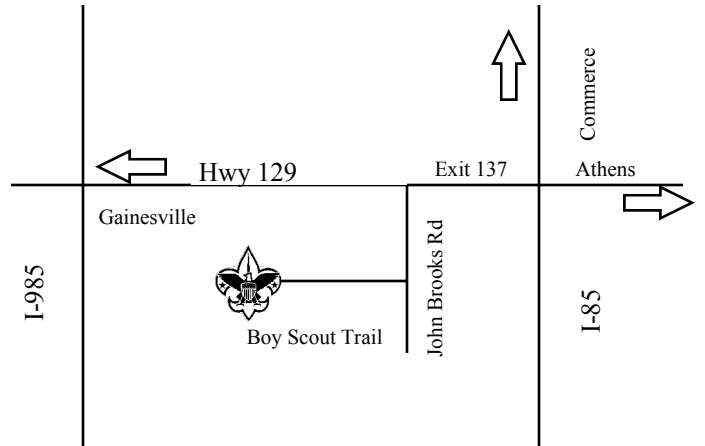

Jefferson Scout Shop 706-693-2446

$$$ Saving Coupon

Hey Webelos!

Purchased Together—your Shirt + pants = Savings!

For a Limited Time Only, Buy a youth size Tan Cotton Rich Poplin short sleeve or long sleeve uniform Scout shirt and pair of green Scout convertible pants and receive a savings of 15%.

Look SHARP in your Webelos uniform. Purchase a tan short sleeve or long sleeve cotton rich poplin uniform shirt & a pair of green pants using this coupon for a saving of 15% off of retail prices. Not valid with any other offer. Valid only at a Service Center of the Northeast Georgia Council, Boy Scouts of America located in Lawrenceville and Jefferson.

Youth Sizes Only.

Offer valid August 1, 2008 through October 31, 2008. Coupon has no cash value.

**Special Package Deal Save
15%**

$$$ Saving Coupon

Hey Cub Scouts!!

Purchased Together—your Shirt + Switchback pants = Savings!

For a Limited Time Only, Buy a Blue Cub Scout short sleeve uniform shirt and a pair of Cub Scout blue Switchback convertible pants and receive a savings of 15%!

Every Cub Scout wants to have a uniform. Begin by purchasing a classic blue short sleeve uniform shirt & a pair of switchback pants using this coupon for a saving of 15% off of retail prices. Not valid with any other offer. Valid only at a Service Center of the Northeast Georgia Council, Boy Scouts of America located in Lawrenceville and Jefferson.

Offer valid August 1, 2008 through October 31, 2008. Coupon has no cash value.

**Special Package Deal Save
15%**